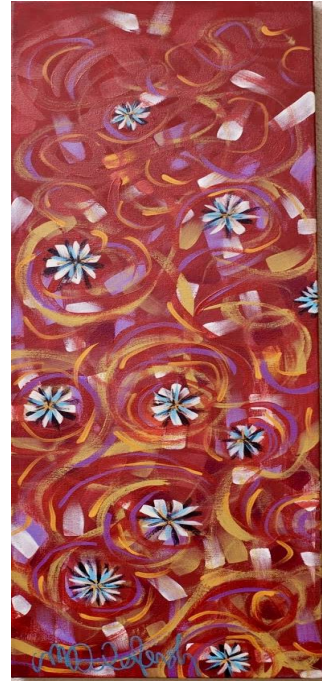

Cathy Dagleish

512-788-7779

cacrac@att.net

CMDagleishArtwork.net

CMDagleishArtwork is a growing collection of original pen and ink drawings and acrylic paintings. My artwork is based in Austin, TX.

My pen and inks have broad subject matter conveying my appreciation and observations, seen and unseen, in nature and cultures in black on white.

My love for bright colors and desire for more freedom escorted my work to include painting with acrylics on canvas. My paintings share a pluralistic contemporary style. Some reflect bold color in expressive movement while others offer gentle softness.

My work remains prolific toward blurring boundaries. I find a spiritual and emotional connection when I allow for letting go enough to hear direction and trust obediently as a child. My artwork may incline to take you somewhere you've never been before.