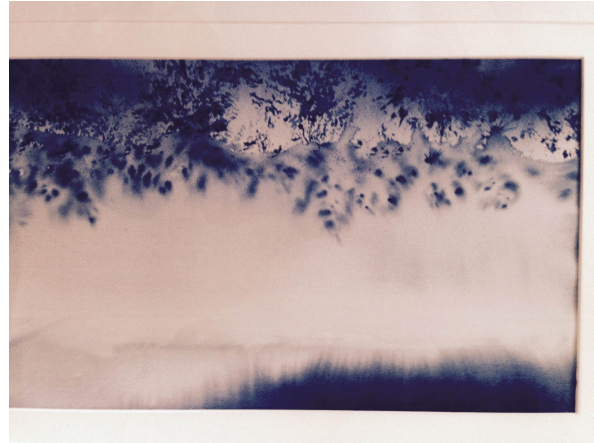

# Karen Schrupp

512-567-8917

[schruppkaren@gmail.com](mailto:schruppkaren@gmail.com)

Another whole world opened up to me 16 years ago when I moved from Minnesota to Austin, Texas. I started taking watercolor classes from a watercolor artist, Clara Newby. As a keen observer of nature and a horticulturist by training, I naturally gravitated towards plants, flowers, trees, water and sky. I enjoy the beauty and serenity of nature and the world around me. My painting started out as therapy for me and has taken me through the highs and lows that life presents to us all.

I have taken classes with instructors at Laguna Gloria (Contemporary Austin) and Waterloo Watercolor Group (of which I am a member). A recent class with Gerald Brommer, a famous watercolorist and collage artist taught me watercolor collage.

The Visual Voice I am creating in my paintings moves me in many directions and all emanate from the longings of my soul.