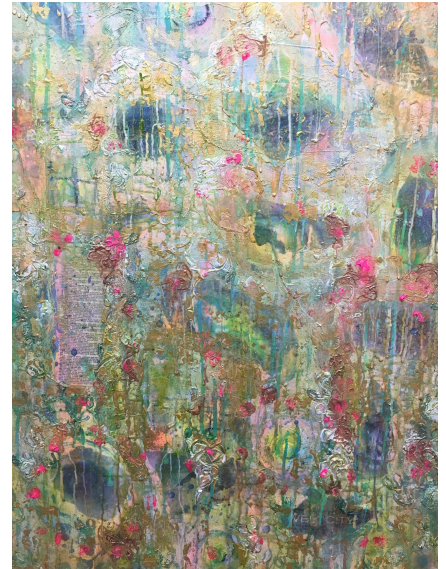

## Lisa Hollins

512-858-7284

[BluestOnes@BlueStonesArt.com](mailto:BluestOnes@BlueStonesArt.com)

[BlueStonesArt.com](http://BlueStonesArt.com)

Modern abstract expressionist creating from remote Texas Hill Country art studio. Dense layered organic intuitive abstracts related to nature, garden, wildlife, seclusion and fragmented technology. Themes of joy, hope, loss and spirituality. Mixed media on canvas and glass using light reflective interference, metallic and fluorescent paints. Exploring art and life through paint, color and process. #BlueStonesArt #TheArtLocker