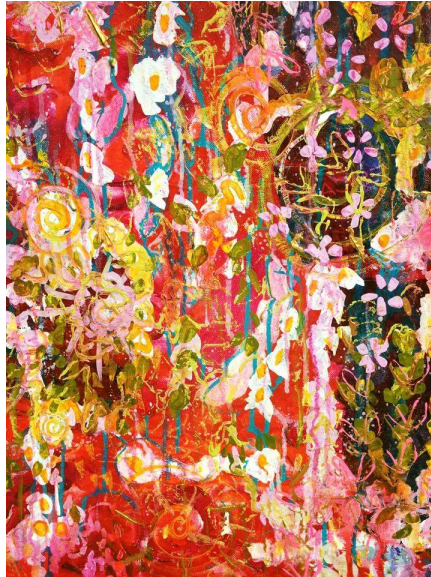

## Lisa Hollins

512-858-7284

[BluestOnes@BlueStonesArt.com](mailto:BluestOnes@BlueStonesArt.com)

[BlueStonesArt.com](http://BlueStonesArt.com)

Modern abstract expressionist creating from remote Texas Hill Country art studio. Dense layered organic intuitive abstracts related to nature, garden, wildlife, seclusion and fragmented technology. Themes of joy, hope, loss and spirituality. Mixed media on canvas and glass using light reflective interference, metallic and fluorescent paints. Exploring art and life through paint, color and process. #BlueStonesArt #TheArtLocker