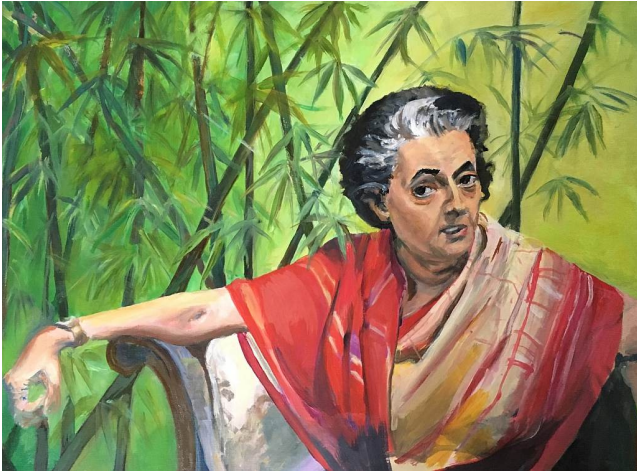

Helen Buck

512-799-5972

helenbuckstudio@gmail.com

<https://www.instagram.com/helenbuckstudio/>

Influences of my Midwestern roots and studies at the University of Cincinnati, DAAP fine arts program are clearly a legacy found in many of my paintings. However, upon moving to Dallas in 1998, my work experienced a decided shift in color pallet and theme. Additionally, travel throughout my life, following that ever-fascinating "road less traveled" in the United States, Canada, Mexico, and Central America, and Europe has provided experiences and access to many of history's greatest works of art. My artistic efforts are a part of my experiences in these travels and are an attempt to represent natural elements graphically depicted in high color contrast and rich lighting effects. Contemporary floral images to abstract landscapes and representational images with a contemporary approach are all embodied in my offerings as a fine artist and student of nature.