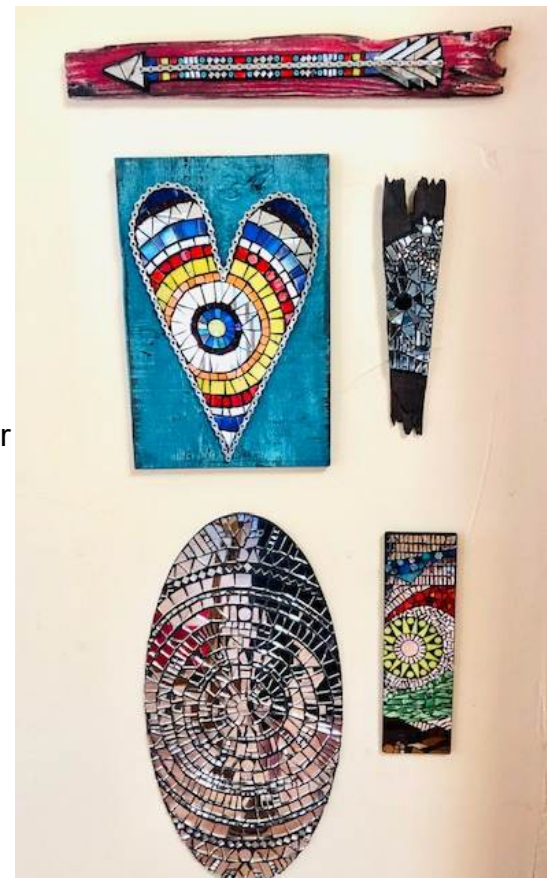

Christine Gentle

512.689.8277

Email: cgentle5959@gmail.com

Instagram: Wyogirl59

Self-taught and still evolving mosaic artist! Started doing mosaics in 2017 using mostly tiles that I inherited from a neighbor and created a birdbath. A couple of workshops under my belt and studying other mosaic artist work I have expanded my materials to include glass, beads, bike chain/bullet casing, china ... to add depth and texture to my work.

My subject matter varies from abstract, whimsical, yard art, to pet portraits (love doing). I'm excited to continue on this glass painting journey with limitless possibilities.

BEE CAVE ARTS FOUNDATION - ARTIST REGISTRY