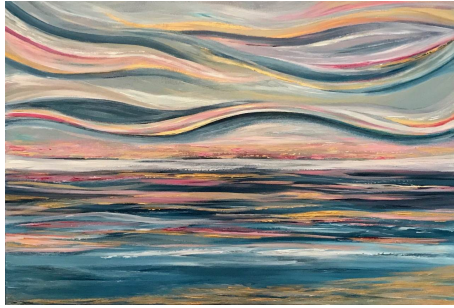

# Jennifer Landis

512-565-3708

[jenlandis72@gmail.com](mailto:jenlandis72@gmail.com)

[www.composedchaosart.com](http://www.composedchaosart.com)

Jennifer Landis is a self taught artist working with acrylics on canvas, using a variety of methods from brush and palette knife to fluid acrylic techniques to mixed media applications. She sees her abstract artwork as a study in “composed chaos,” inspired by land, water, and sky as well as metallic minerals; nature’s own color palette. She is a nature lover, holding the belief that there is no better inspiration for art than the simple beauty of the world around us which is frequently overlooked in this fast paced world.

Jennifer strives to capture this beauty in abstract form through natural color palettes both neutral and with pops of color. Her artwork has a flow that is often described as “relaxing” or “calming” to the senses. Her hope is that her artwork conveys a sense of wonder and inspiration to others