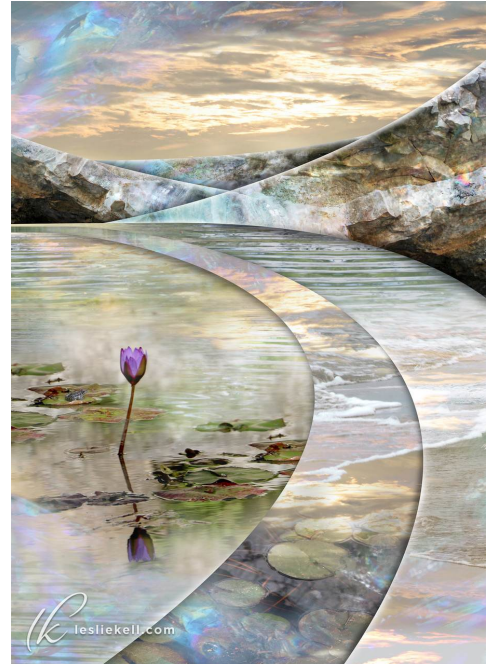

Leslie Kell

512-917-0104
leslie@lesliekell.com
LeslieKell.com

Leslie Kell creates her surreal artworks using an original technique that synthesizes her artistry in design and photography. She works with natural and architectural forms to create virtual environments in which her photos are assembled into the spaces and patterns of her visionary designs. As the imagery interacts to create the highlights, shadows, contours, and textures of the new image; it also mingles and blurs to offer discoveries deeper within the composition.

The complex and layered works are visual encounters where a light beam or a fleeting reflection can ignite a spark as it passes between reality and illusion. The result reveals a place you might not recognize—but, somehow, have been waiting to visit. The more you look, the more you see.